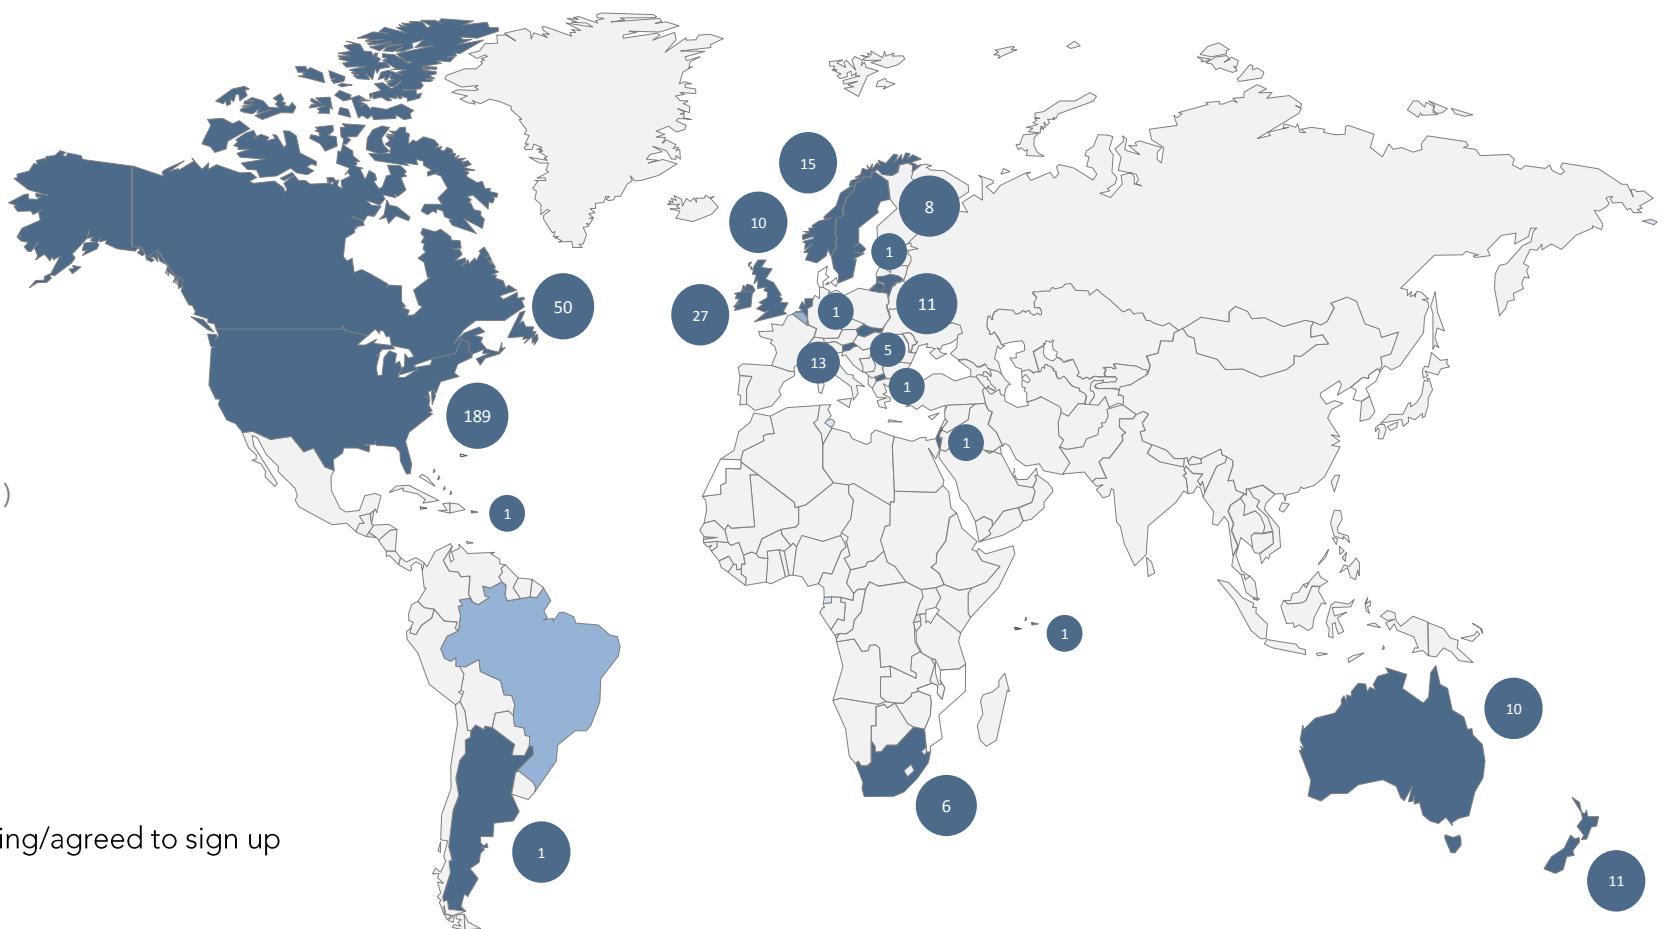

360+ Chambers of Commerce
19 Export/issuing countries

48,000+ Exporter/Freight Forwarder companies
95% Reduction in back-office CO admin time for Chambers

How essCert works

essCert provides a toolset to enable application/issuance of eCOs by Chambers of Commerce, Exporters and Freight Forwarders:

World's largest eCO Network

Americas
Argentina
Canada
Puerto Rico
USA
Brazil (1H-21)

Asia/Oceania
Australia
New Zealand
Singapore (2H-21)

Africa
Seychelles
South Africa

Europe
Ireland
Latvia (Mar-21)
Lithuania
Netherlands
North Macedonia
Norway
Slovakia
Slovenia
Sweden
United Kingdom
Belgium (2H-21)
Luxembourg (2H-21)

Middle-East
Israel

- eCO Issuing/Receiving Countries
- eCO Issuing/Receiving Countries in testing/agreed to sign up
- ① No. of Chambers per country
- eCO Receiving Countries

Getting Started – Free Trial Offer for Chambers of Commerce