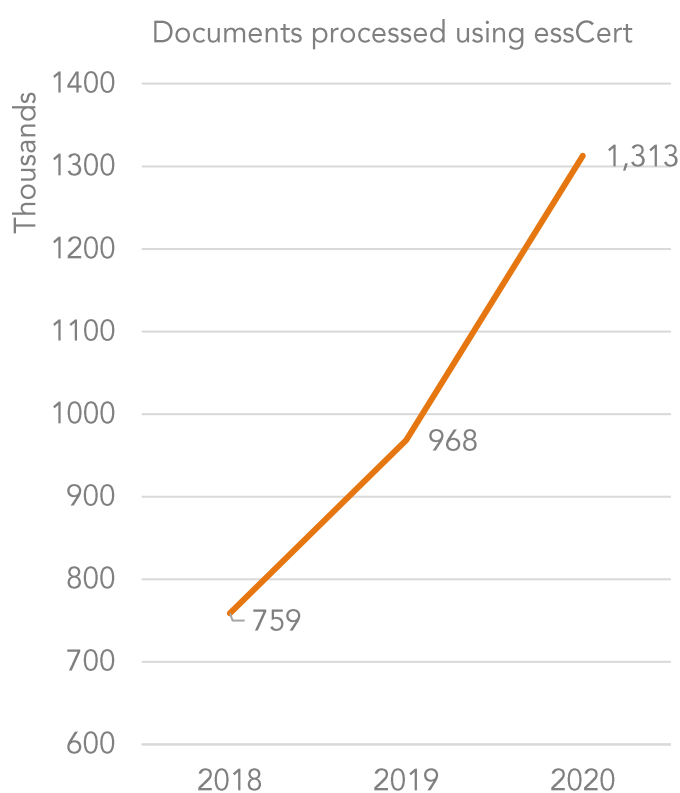

Getting Started – Free Trial Offer for Chambers of Commerce

essCert is giving new Chambers of Commerce the opportunity to start using eCOs with zero fees for a **Free Trial** period.

[Click here to request a Free Trial for your Chamber of Commerce](#)

Performance Highlights

40% Chamber network growth in 2020

1.3+ million Documents processed in 2020

Key Metrics

essCert News

essCert & AfricaPLC partner to accelerate use of digital trade documents in Africa [(+Read More)](#)

Brexit – Business Day One Review from essCert [(+Read More)](#)

Lithuania embraces essCert electronic Certificates of Origin [(+Read More)](#)